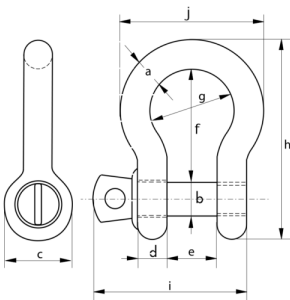

| CODE | WLL (tonnes) | DIA BOW | DIA PIN | DIA EYE | WIDTH EYE | WIDTH INSIDE | LENGTH INSIDE | WIDTH BOW | LENGTH | LENGTH BOLT | WIDTH | WEIGHT EACH |
|----------|--------------|---------|---------|---------|-----------|--------------|---------------|-----------|--------|-------------|-------|-------------|
| | | A | B | C | D | E | F | G | H | I | J | KG |
| 442305GR | 0.33 | 5 | 6 | 12 | 5 | 9.5 | 22 | 16 | 36 | 29.5 | 26 | 0.02 |
| 442306GR | 0.5 | 7 | 8 | 16.5 | 7 | 12 | 29 | 20 | 48.5 | 38 | 34 | 0.05 |
| 442308GR | 0.75 | 9 | 10 | 20 | 9 | 13.5 | 32 | 22 | 56 | 46.5 | 40 | 0.1 |
| 442310GR | 1 | 10 | 11 | 22.5 | 10 | 17 | 36.5 | 26 | 63.5 | 54 | 46 | 0.14 |
| 442311GR | 1.5 | 11 | 13 | 26.5 | 11 | 19 | 43 | 29 | 74 | 59.5 | 51 | 0.19 |
| 442313GR | 2 | 13.5 | 16 | 34 | 13 | 22 | 51 | 32 | 89 | 73 | 58 | 0.36 |