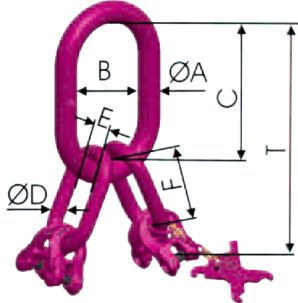

MULTI HEAD RING - IAK-3 OR 4

Head-Rings are designed to cater for single leg and double leg Chain Slings or Wire Rope Sling applications.

CODE	CHAIN	WLL (tonnes)		WLL (tonnes)		DIMENSIONS (mm)					
				Ø A	B	C	Ø D	E	F	T	
273306	6	3.75/2.7	3.1(2.9)	18	90	160	13	40	85	280	
273308	8	6.3/4.5	5.4 (5.0)	26	100	180	18	60	110	334	
273310	10	10.6/7.5	9.7 (9.0)	32	110	200	22	65	140	394	
273313	13	17.0/11.8	16.6 (15.1)	36	140	260	26	75	135	467	
273316	16	26.5/19.0	31.3 (28.7)	42	190	350	32	90	160	598	